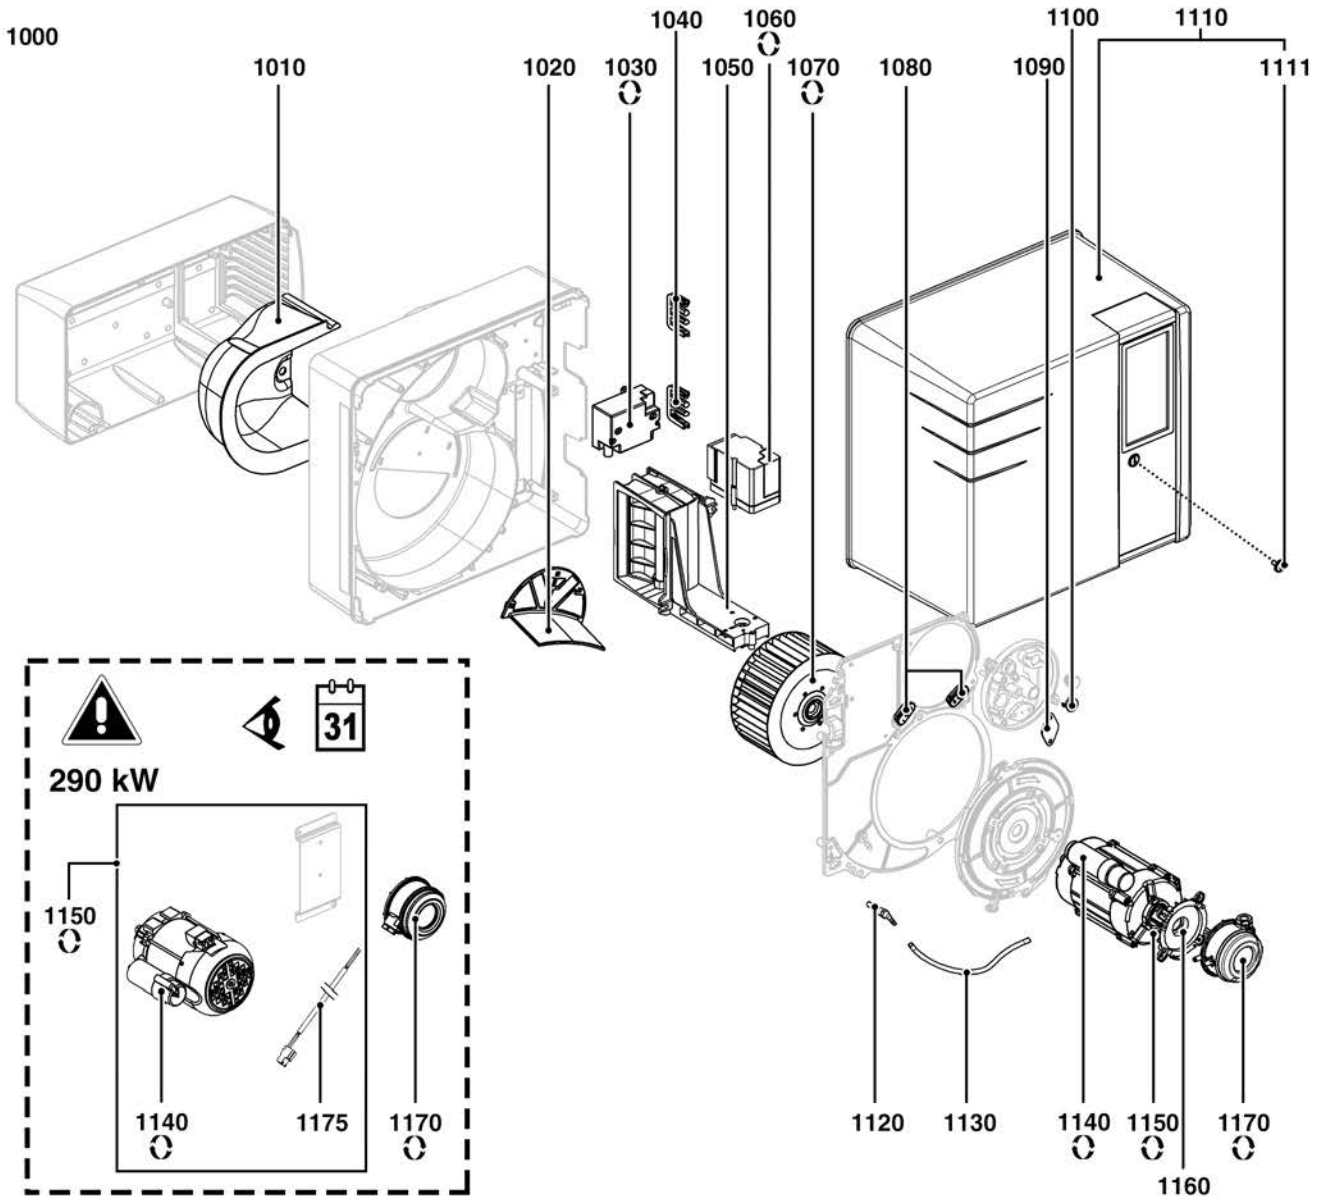

SPARE PARTS EXPLODED VIEW GAS BURNERS

Model

CB-VG3.290/350 D E

R8220266-01 - 27/06/2018

CB-VG3.290/350 D E

Gas burners

1	3836530	BB-VG 3.290 D E	06-2018	-
2	3836531	BB-VG 3.350 D E	06-2018	-
3	3836496	CH-G0432-T1/KN	03-2018	-
4	3836497	CH-G0432-T2/KL	03-2018	-
5	3832663	GT -D26 - 3/4 - RP3/4	06-2010	-
6	3832656	GT -D25 - 1 1/4 - RP1 1/4	06-2010	-
7	3833191	GT -D214 - 1 1/2 -RP2	03-2012	-
Col	Reference	Model type	Begin	End

IDENTIFICATION PLATE

SERIAL NUMBER

7 Characters : 00001 / K A
 Sequential number ————|—————|—————|
 Trimester of manufacture : from A to D
 Year of manufacture : —————> K → 2003
 L → 2004
 M → 2005
 etc ...